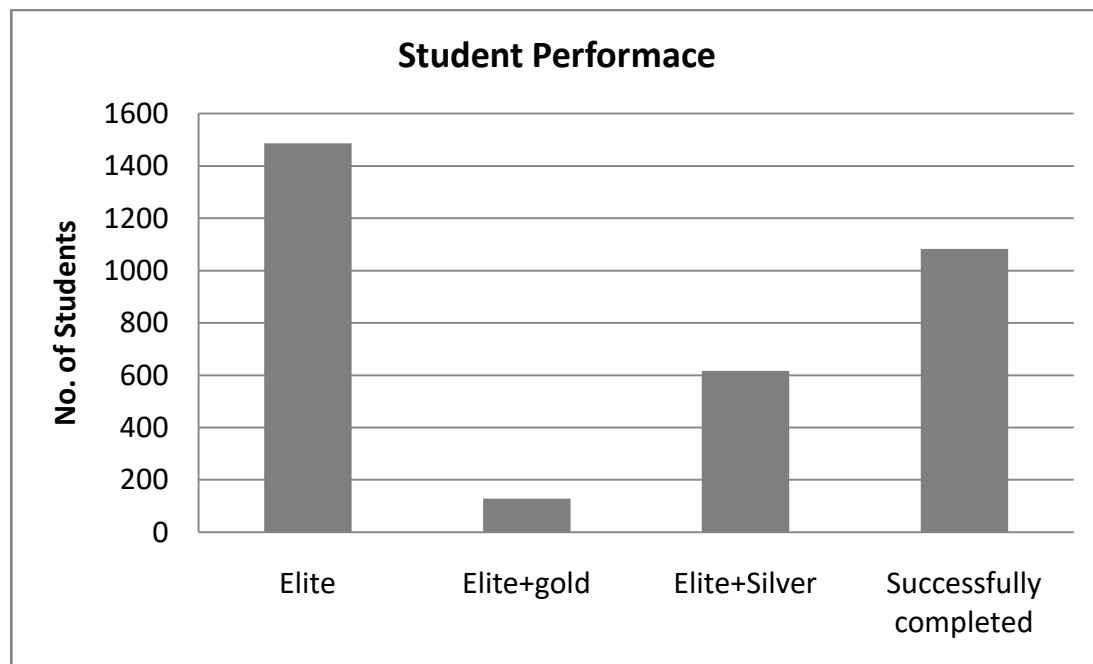

REPORT OF STUDENTS PERFORMANCE IN NPTEL COURSES RUN DURING **JAN-JUNE 2022**

Total no. Of registrations	No of courses in which registration are made	No. Of students count appeared in exam	No. Of Students Qualified Exam					
			Elite + Gold Certificate	Elite +Silver Certificate	Elite Certificate	Successfully Completed	No Of Toppers In Various Courses	Total Students Count Qualified Exam
4272	149	4167	128	617	1486	1082	275	3313

Topper Category	Count
Topper Of 1% In This Course	59
Topper Of 2% In This Course	51
Topper Of 5% In This Course	152
Topper Of This Course	13

Criteria	
Score	Types of Certificate
>=90	Elite+ Gold
75-89	Elite +Silver
>=60	Elite
40-59	Successfully Qualified
<40	No Certificate

List of Successfully Qualified students for session Jan-June 2022: [Click Here](#)