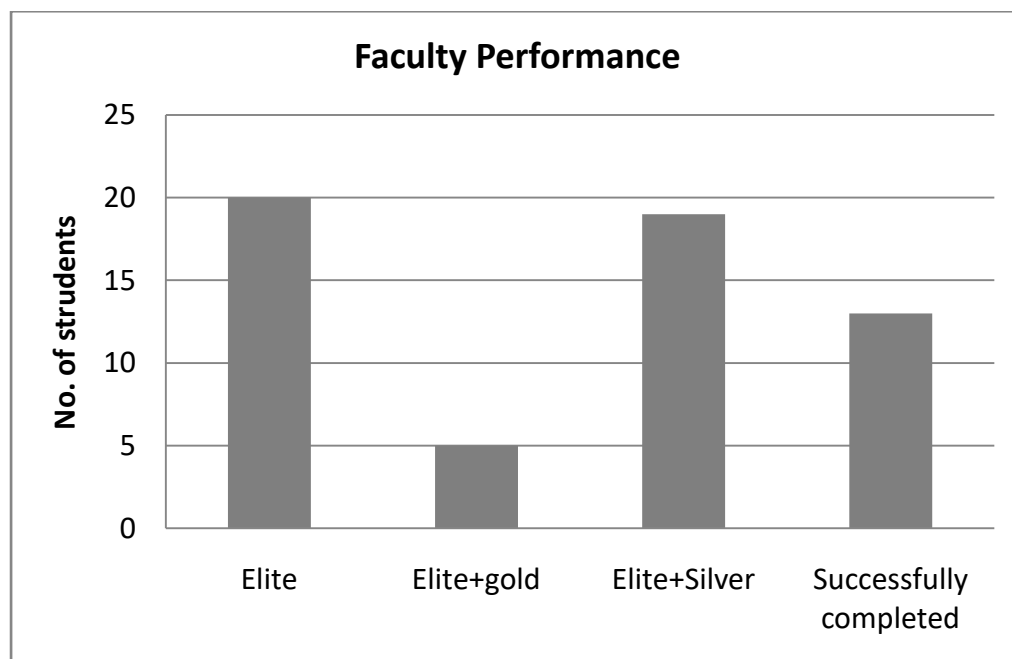

REPORT OF FACULTY PERFORMANCE ON SWAYAM/ NPTEL COURSES DURING **JAN-JUNE 2022**

Total no. Of registrations	No of courses in which registration are made	No. of Faculty Counts Appeared In Exam	No. Of Faculty Members Qualified Exam						
			Elite + Gold Certificate	Elite +Silver Certificate	Elite Certificates	Successfully Completed	Total No. Of Faculty Qualified Exam	No Of Toppers In Various Courses	No. Of Faculty Counts Completed FDP Courses
65	44	60	05	19	20	13	57	13	32

Topper Category	Count
Topper Of 1% In This Course	4
Topper Of 2% In This Course	4
Topper Of 5% In This Course	1
Topper Of This Course	4

Criteria	
Score	Types of Certificate
>=90	Elite+ Gold
75-89	Elite +Silver
>=60	Elite
40-59	Successfully Qualified
<40	No Certificate

List of Successfully Qualified Faculty for session Jan-June 2022: [Click Here](#)